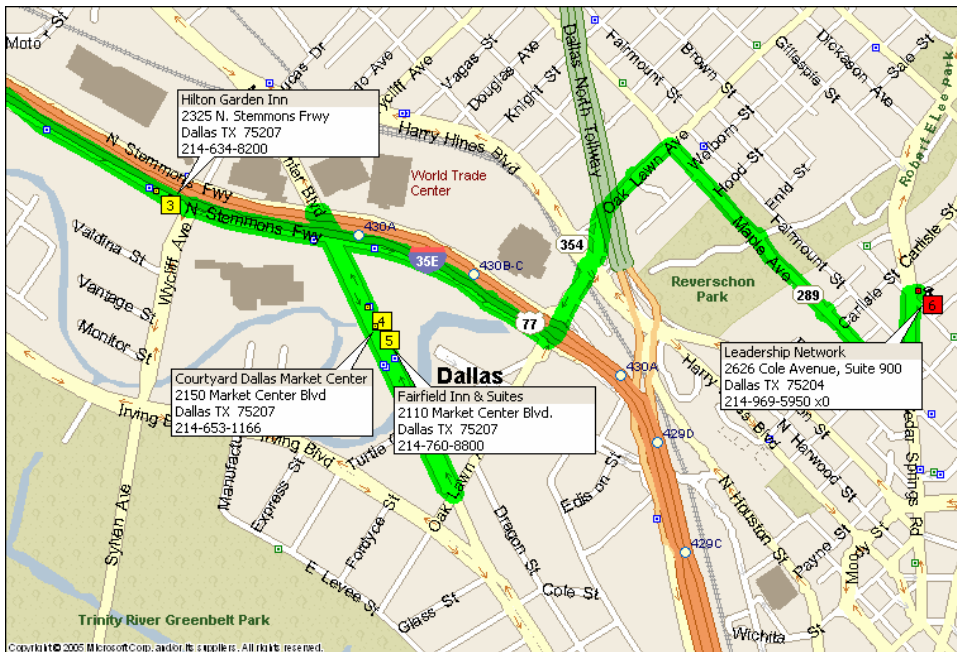

Directions from Love Field Airport to Hotels and Leadership Network

Summary: 8.3 miles (18 minutes)

Mile	Instruction	For	Toward
0.0	Depart Dallas Love Field	0.1 mi	
1.1	Turn RIGHT onto W Mockingbird Ln	1.0 mi	
2.1	Take Ramp (RIGHT) onto Southbound Harry Hines Blvd	0.7 mi	TX-354-LOOP
2.8	Take Ramp (RIGHT) onto Inwood Rd	0.6 mi	Inwood Rd West
3.5	Turn LEFT (East) onto N Stemmons Fwy	0.1 mi	
3.6	Take Ramp (LEFT) onto I-35E [US-77]	0.6 mi	I-35E
4.2	At exit 430C (Wycliff Ave), take Ramp (RIGHT) onto N Stemmons Fwy	0.4 mi	
4.6	Option 1 - 2325 N Stemmons Frwy, Dallas, TX 75207	0.4 mi	To go to Hilton Garden Inn
4.9	Turn RIGHT (South) onto Market Center Blvd	0.6 mi	
5.6	Option 2 - Turn LEFT to stay on Market Center Blvd	0.4 mi	To go to Fairfield Inn & Courtyard Dallas Market Center
6.3	Turn RIGHT (East) onto N Stemmons Fwy	0.5 mi	
6.8	Turn LEFT (North) onto Oak Lawn Ave	0.5 mi	
7.3	Turn RIGHT (South-East) onto Maple Ave	0.8 mi	
8.1	Turn LEFT (North) onto Cedar Springs Rd	0.2 mi	
8.3	Turn right on Routh Street	32 yds	Routh is right past Perry's Restaurant on your right
	Turn left on Laclede		
	There will be a sign that says 2626 Cole		Leadership Network
8.3	Arrive at Leadership Network, Suite 900		

Parking: Visitors need to park in any open space around the building (in the parking lot or street). The parking garage is for employees only. Do not park in marked 2 hour parking spaces.

Leadership Network
2626 Cole Avenue, Suite 900
Dallas, TX 75204
214-969-5950 x0

Directions from Love Field Airport directly to Leadership Network

If you are going directly to Leadership Network from Dallas Love Field Airport, stay on Cedar Springs Road. You will come to a T intersection at Cedar Springs & Turtle Creek. Stay right on Cedar Springs. Turn left on Routh Street (before Perry's Restaurant). Turn left on Laclede. Go to 2626 Cole (9 story building). See directions above for parking.