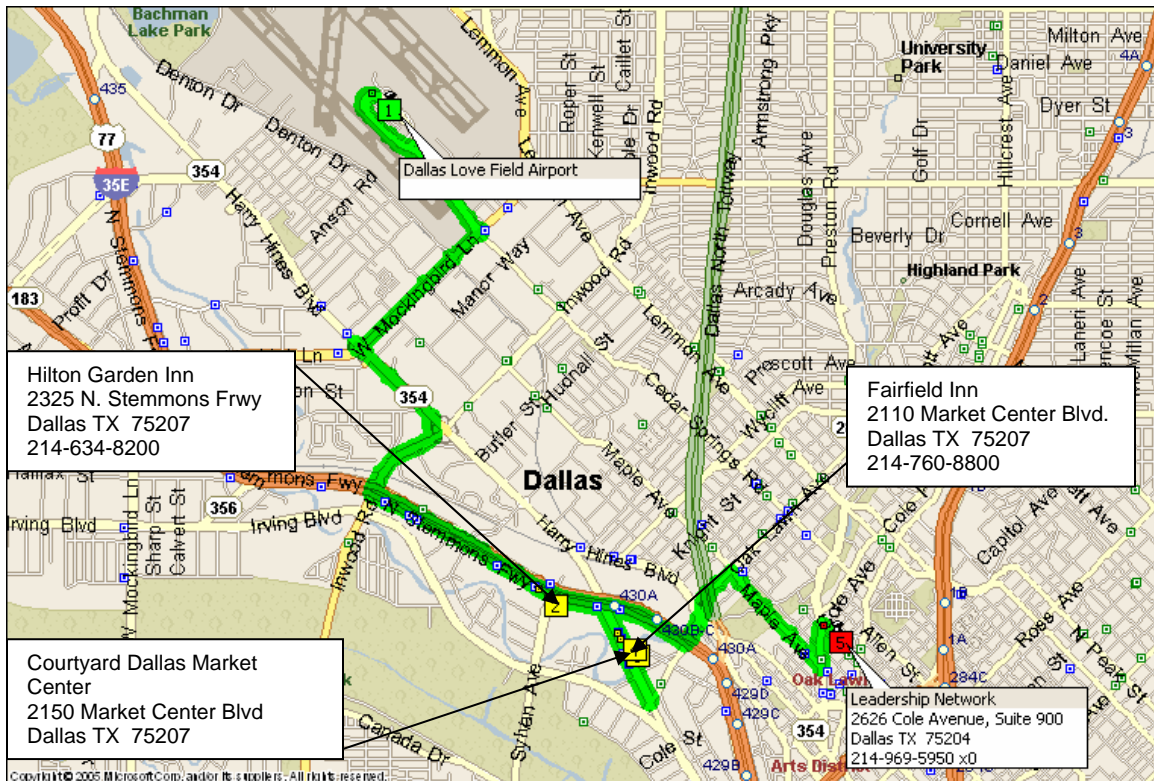

Directions from Love Field Airport to Hotels and Leadership Network

Summary: 8.3 miles (18 minutes)

Mile	Instruction	For	Toward
0.0	Depart Dallas Love Field	0.1 mi	
1.1	Turn RIGHT onto W Mockingbird Ln	1.0 mi	
2.1	Take Ramp (RIGHT) onto Southbound Harry Hines Blvd	0.7 mi	TX-354-LOOP
2.8	Take Ramp (RIGHT) onto Inwood Rd	0.6 mi	Inwood Rd West
3.5	Turn LEFT (East) onto N Stemmons Fwy	0.1 mi	
3.6	Take Ramp (LEFT) onto I-35E [US-77]	0.6 mi	I-35E
4.2	At exit 430C (Wycliff Ave), take Ramp (RIGHT) onto N Stemmons Fwy	0.4 mi	
4.6	Option 1 - 2325 N Stemmons Frwy, Dallas, TX 75207	0.4 mi	To go to Hilton Garden Inn
4.9	Turn RIGHT (South) onto Market Center Blvd	0.6 mi	
5.6	Option 2 - Turn LEFT to stay on Market Center Blvd	0.4 mi	To go to Fairfield Inn & Courtyard Dallas Market Center
6.3	Turn RIGHT (East) onto N Stemmons Fwy	0.5 mi	
6.8	Turn LEFT (North) onto Oak Lawn Ave	0.5 mi	
7.3	Turn RIGHT (South-East) onto Maple Ave	0.8 mi	
8.1	Turn LEFT (North) onto Cedar Springs Rd	0.2 mi	
8.3	Turn right on Routh Street	32 yds	Routh is right past Perry's Restaurant on your right
	Turn left on Laclede		
	There will be a sign that says 2626 Cole		Leadership Network
8.3	Arrive at Leadership Network, Suite 900		

Parking: Visitors need to park in any open space around the building (in the parking lot or street). The parking garage is for employees only. Do not park in marked 2 hour parking spaces.

Leadership Network
2626 Cole Avenue, Suite 900
Dallas, TX 75204
214-969-5950 x0

Directions from Love Field Airport directly to Leadership Network

If you are going directly to Leadership Network from Dallas Love Field Airport, stay on Cedar Springs Road. You will come to a T intersection at Cedar Springs & Turtle Creek. Stay right on Cedar Springs. Turn left on Routh Street (before Perry's Restaurant). Turn left on Laclede. Go to 2626 Cole (9 story building). See directions above for parking.